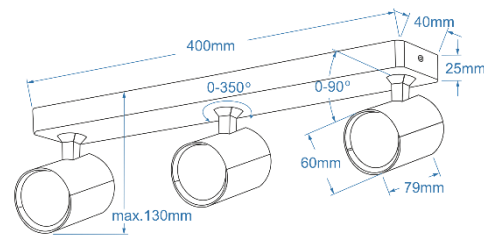

EXO 3 LINE 40 BEIGE

AZ7221, EAN 5901238472216

Product Specifications:

N/A

Line:	TECHNICAL
Type:	EXPOSED DOWNLIGHT
Adjustment:	YES
Color:	MATT BEIGE
Material:	ALUMINIUM
Light source:	3
Type of source:	GU10
Lumens:	DEPEND ON THE LIGHT SOURCE
Kelvins:	DEPEND ON THE LIGHT SOURCE
Beam angle:	DEPEND ON THE LIGHT SOURCE
Dimmable:	DEPEND ON THE LIGHT SOURCE
CCT	DEPEND ON THE LIGHT SOURCE
RGB:	DEPEND ON THE LIGHT SOURCE
CRI:	DEPEND ON THE LIGHT SOURCE
Voltage:	230 V.
Power:	3 x 50 W.
Electric shock class:	I
Protection class	IP20
Switch location	N/A
Tilt	90°
Rotation	350°

Dimensions:

Product:	height / width / length [cm.]	13 / 10 / 44
Ceiling base:	height / diameter / width / length [cm.]	2,5 / 4 / 40
Shades:	height / diameter [cm.]	8 / 6

Included

-

Azzardo Sp. z o.o.
ul. Strzeszyńska 33 60-479 Poznań,
NIP: 929-185-75-07