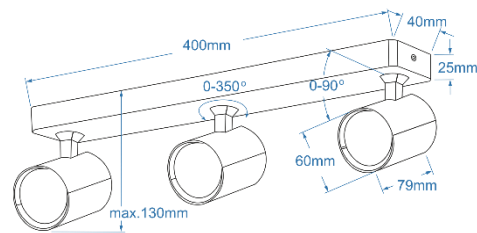

EXO 3 LINE 40 WH

AZ7220, EAN 5901238472209

Product Specifications:

N/A

Line:	TECHNICAL
Type:	EXPOSED DOWNLIGHT
Adjustment:	YES
Color:	MATT WHITE
Material:	ALUMINIUM
Light source:	3
Type of source:	GU10
Lumens:	DEPEND ON THE LIGHT SOURCE
Kelvins:	DEPEND ON THE LIGHT SOURCE
Beam angle:	DEPEND ON THE LIGHT SOURCE
Dimmable:	DEPEND ON THE LIGHT SOURCE
CCT	DEPEND ON THE LIGHT SOURCE
RGB:	DEPEND ON THE LIGHT SOURCE
CRI:	DEPEND ON THE LIGHT SOURCE
Voltage:	230 V.
Power:	3 x 50 W.
Electric shock class:	I
Protection class	IP20
Switch location	N/A
Tilt	90°
Rotation	350°

Dimensions:

Product:	height / width / length [cm.]	13 / 10 / 44
Ceiling base:	height / diameter / width / length [cm.]	2,5 / 4 / 40
Shades:	height / diameter [cm.]	8 / 6

Included

-

Azzardo Sp. z o.o.
ul. Strzeszyńska 33 60-479 Poznań,
NIP: 929-185-75-07