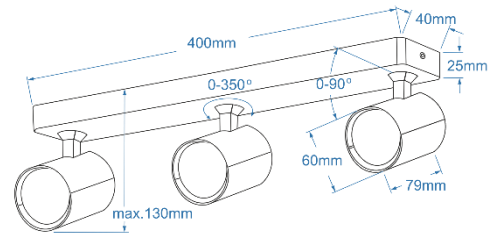

## Product Specifications:

N/A

Line:	TECHNICAL
Type:	EXPOSED DOWNLIGHT
Adjustment:	YES
Color:	MATT BLACK
Material:	ALUMINIUM
Light source:	3
Type of source:	GU10
Lumens:	DEPEND ON THE LIGHT SOURCE
Kelvins:	DEPEND ON THE LIGHT SOURCE
Beam angle:	DEPEND ON THE LIGHT SOURCE
Dimmable:	DEPEND ON THE LIGHT SOURCE
CCT	DEPEND ON THE LIGHT SOURCE
RGB:	DEPEND ON THE LIGHT SOURCE
CRI:	DEPEND ON THE LIGHT SOURCE
Voltage:	230 V.
Power:	3 x 50 W.
Electric shock class:	I
Protection class	IP20
Switch location	N/A
Tilt	90°
Rotation	350°

## Dimensions:

Product:	height / width / length [cm.]	13 / 10 / 44
Ceiling base:	height / diameter / width / length [cm.]	2,5 / 4 / 40
Shades:	height / diameter [cm.]	8 / 6

Included

-

Azzardo Sp. z o.o.  
ul. Strzeszyńska 33 60-479 Poznań,  
NIP: 929-185-75-07