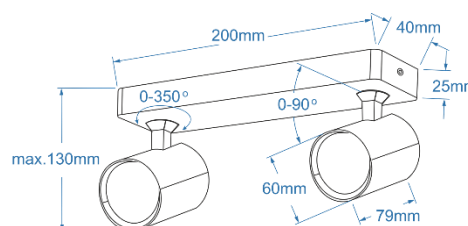

## Product Specifications:

N/A

Line:	TECHNICAL
Type:	EXPOSED DOWNLIGHT
Adjustment:	YES
Color:	MATT BEIGE
Material:	ALUMINIUM
Light source:	2
Type of source:	GU10
Lumens:	DEPEND ON THE LIGHT SOURCE
Kelvins:	DEPEND ON THE LIGHT SOURCE
Beam angle:	DEPEND ON THE LIGHT SOURCE
Dimmable:	DEPEND ON THE LIGHT SOURCE
CCT	DEPEND ON THE LIGHT SOURCE
RGB:	DEPEND ON THE LIGHT SOURCE
CRI:	DEPEND ON THE LIGHT SOURCE
Voltage:	230 V.
Power:	2 x 50 W.
Electric shock class:	I
Protection class	IP20
Switch location	N/A
Tilt	90°
Rotation	350°

## Dimensions:

Product:	height / width / length [cm.]	13 / 10 / 25
Ceiling base:	height / diameter / width / length [cm.]	2,5 / 4 / 20
Shades:	height / diameter [cm.]	8 / 6

Included

-

Azzardo Sp. z o.o.  
ul. Strzeszyńska 33 60-479 Poznań,  
NIP: 929-185-75-07