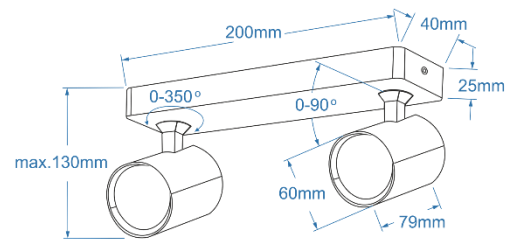

## Product Specifications:

N/A

Line:	TECHNICAL
Type:	EXPOSED DOWNLIGHT
Adjustment:	YES
Color:	MATT WHITE
Material:	ALUMINIUM
Light source:	2
Type of source:	GU10
Lumens:	DEPEND ON THE LIGHT SOURCE
Kelvins:	DEPEND ON THE LIGHT SOURCE
Beam angle:	DEPEND ON THE LIGHT SOURCE
Dimmable:	DEPEND ON THE LIGHT SOURCE
CCT	DEPEND ON THE LIGHT SOURCE
RGB:	DEPEND ON THE LIGHT SOURCE
CRI:	DEPEND ON THE LIGHT SOURCE
Voltage:	230 V.
Power:	2 x 50 W.
Electric shock class:	I
Protection class	IP20
Switch location	N/A
Tilt	90°
Rotation	350°

## Dimensions:

Product:	height / width / length [cm.]	13 / 10 / 25
Ceiling base:	height / diameter / width / length [cm.]	2,5 / 4 / 20
Shades:	height / diameter [cm.]	8 / 6

Included

-

Azzardo Sp. z o.o.  
ul. Strzeszyńska 33 60-479 Poznań,  
NIP: 929-185-75-07