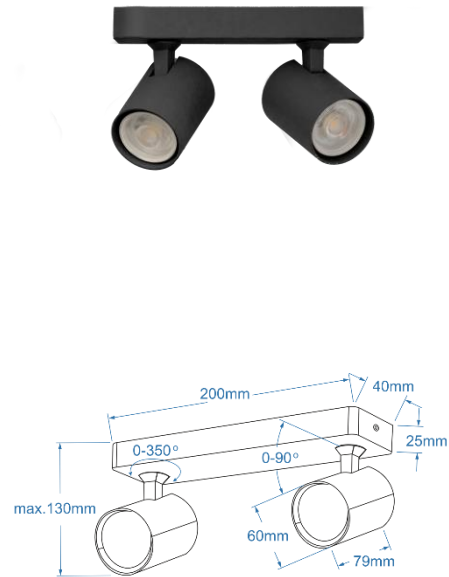

EXO 2 LINE 20 BK

AZ7216, EAN 5901238472162

Product Specifications:

N/A

Line:	TECHNICAL
Type:	EXPOSED DOWNLIGHT
Adjustment:	YES
Color:	MATT BLACK
Material:	ALUMINIUM
Light source:	2
Type of source:	GU10
Lumens:	DEPEND ON THE LIGHT SOURCE
Kelvins:	DEPEND ON THE LIGHT SOURCE
Beam angle:	DEPEND ON THE LIGHT SOURCE
Dimmable:	DEPEND ON THE LIGHT SOURCE
CCT	DEPEND ON THE LIGHT SOURCE
RGB:	DEPEND ON THE LIGHT SOURCE
CRI:	DEPEND ON THE LIGHT SOURCE
Voltage:	230 V.
Power:	2 x 50 W.
Electric shock class:	I
Protection class	IP20
Switch location	N/A
Tilt	90°
Rotation	350°

Dimensions:

Product:	height / width / length [cm.]	13 / 10 / 25
Ceiling base:	height / diameter / width / length [cm.]	2,5 / 4 / 20
Shades:	height / diameter [cm.]	8 / 6

Included

-

Azzardo Sp. z o.o.
ul. Strzeszyńska 33 60-479 Poznań,
NIP: 929-185-75-07