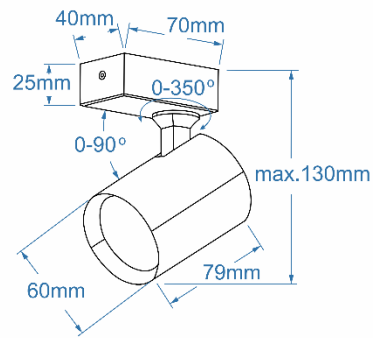

EXO 1 LINE BEIGE

AZ7215, EAN 5901238472155

Product Specifications:

N/A

Line:	TECHNICAL
Type:	EXPOSED DOWNLIGHT
Adjustment:	YES
Color:	MATT BEIGE
Material:	ALUMINIUM
Light source:	1
Type of source:	GU10
Lumens:	DEPEND ON THE LIGHT SOURCE
Kelvins:	DEPEND ON THE LIGHT SOURCE
Beam angle:	DEPEND ON THE LIGHT SOURCE
Dimmable:	DEPEND ON THE LIGHT SOURCE
CCT	DEPEND ON THE LIGHT SOURCE
RGB:	DEPEND ON THE LIGHT SOURCE
CRI:	DEPEND ON THE LIGHT SOURCE
Voltage:	230 V.
Power:	1 x 50 W.
Electric shock class:	I
Protection class	IP20
Switch location	N/A
Tilt	90°
Rotation	350°

Dimensions:

Product:	height / width / length [cm.]	13 / 11 / 8
Ceiling base:	height / diameter / width / length [cm.]	2,5 / 4 / 7
Shades:	height / diameter [cm.]	8 / 6

Included

-

Azzardo Sp. z o.o.
ul. Strzeszyńska 33 60-479 Poznań,
NIP: 929-185-75-07