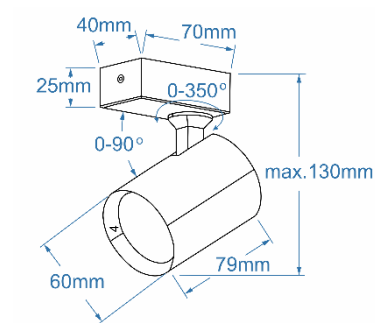

## Product Specifications:

N/A

Line:	TECHNICAL
Type:	EXPOSED DOWNLIGHT
Adjustment:	YES
Color:	MATT WHITE
Material:	ALUMINIUM
Light source:	1
Type of source:	GU10
Lumens:	DEPEND ON THE LIGHT SOURCE
Kelvins:	DEPEND ON THE LIGHT SOURCE
Beam angle:	DEPEND ON THE LIGHT SOURCE
Dimmable:	DEPEND ON THE LIGHT SOURCE
CCT	DEPEND ON THE LIGHT SOURCE
RGB:	DEPEND ON THE LIGHT SOURCE
CRI:	DEPEND ON THE LIGHT SOURCE
Voltage:	230 V.
Power:	1 x 50 W.
Electric shock class:	I
Protection class	IP20
Switch location	N/A
Tilt	90°
Rotation	350°

## Dimensions:

Product:	height / width / length [cm.]	13 / 11 / 8
Ceiling base:	height / diameter / width / length [cm.]	2,5 / 4 / 7
Shades:	height / diameter [cm.]	8 / 6

Included

-

Azzardo Sp. z o.o.  
ul. Strzeszyńska 33 60-479 Poznań,  
NIP: 929-185-75-07