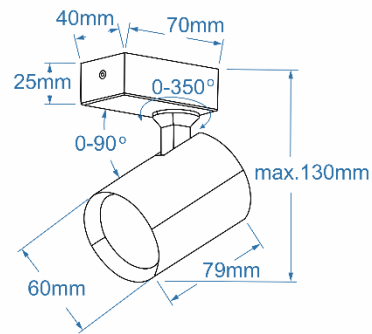

EXO 1 LINE BK

AZ7213, EAN 5901238472131

Product Specifications:

N/A

Line:	TECHNICAL
Type:	EXPOSED DOWNLIGHT
Adjustment:	YES
Color:	MATT BLACK
Material:	ALUMINIUM
Light source:	1
Type of source:	GU10
Lumens:	DEPEND ON THE LIGHT SOURCE
Kelvins:	DEPEND ON THE LIGHT SOURCE
Beam angle:	DEPEND ON THE LIGHT SOURCE
Dimmable:	DEPEND ON THE LIGHT SOURCE
CCT	DEPEND ON THE LIGHT SOURCE
RGB:	DEPEND ON THE LIGHT SOURCE
CRI:	DEPEND ON THE LIGHT SOURCE
Voltage:	230 V.
Power:	1 x 50 W.
Electric shock class:	I
Protection class	IP20
Switch location	N/A
Tilt	90°
Rotation	350°

Dimensions:

Product:	height / width / length [cm.]	13 / 11 / 8
Ceiling base:	height / diameter / width / length [cm.]	2,5 / 4 / 7
Shades:	height / diameter [cm.]	8 / 6

Included

-

Azzardo Sp. z o.o.
ul. Strzeszyńska 33 60-479 Poznań,
NIP: 929-185-75-07